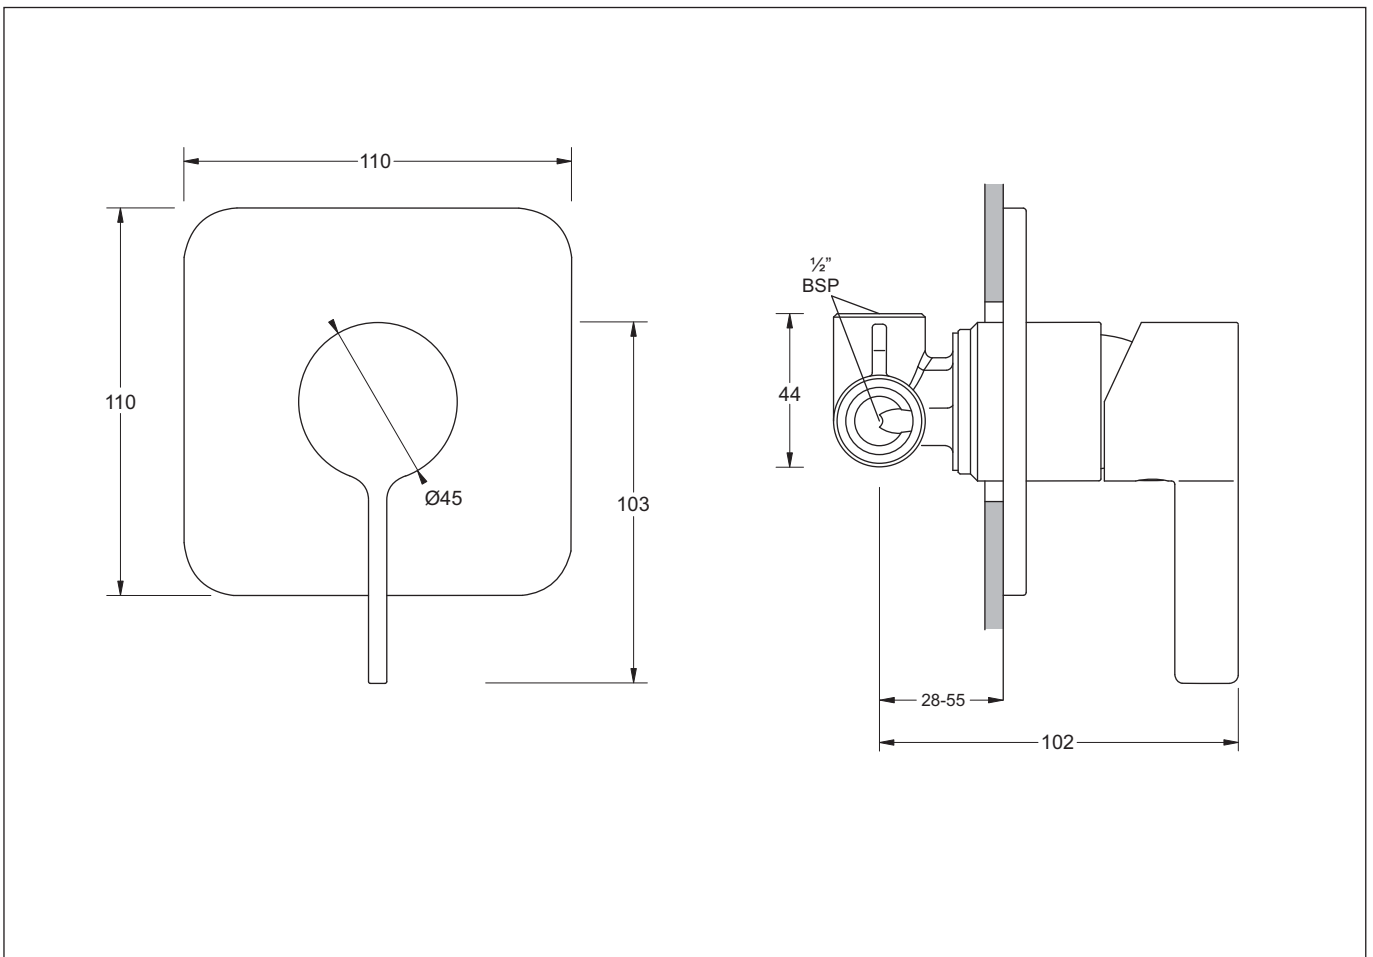

SINGLE LEVER CONCEALED SHOWER MIXER

G E M I N I

- Attractively styled concealed shower mixer
- Single lever activation with a vertical lever design style
- Compact design
- Quality 35mm diameter ceramic disc provides accurate flow and mixing temperature control
- Cover plate adjustable to accommodate different wall/tile thicknesses

Provided

Item	Description	Code
Tapware	Madeira Concealed Shower Mixer	MTM705
Installation	Instruction sheet	✓

All dimensions are in millimetres and are subject to normal manufacturing variation.
As product development is ongoing Gemini reserves the right to vary specifications without notice